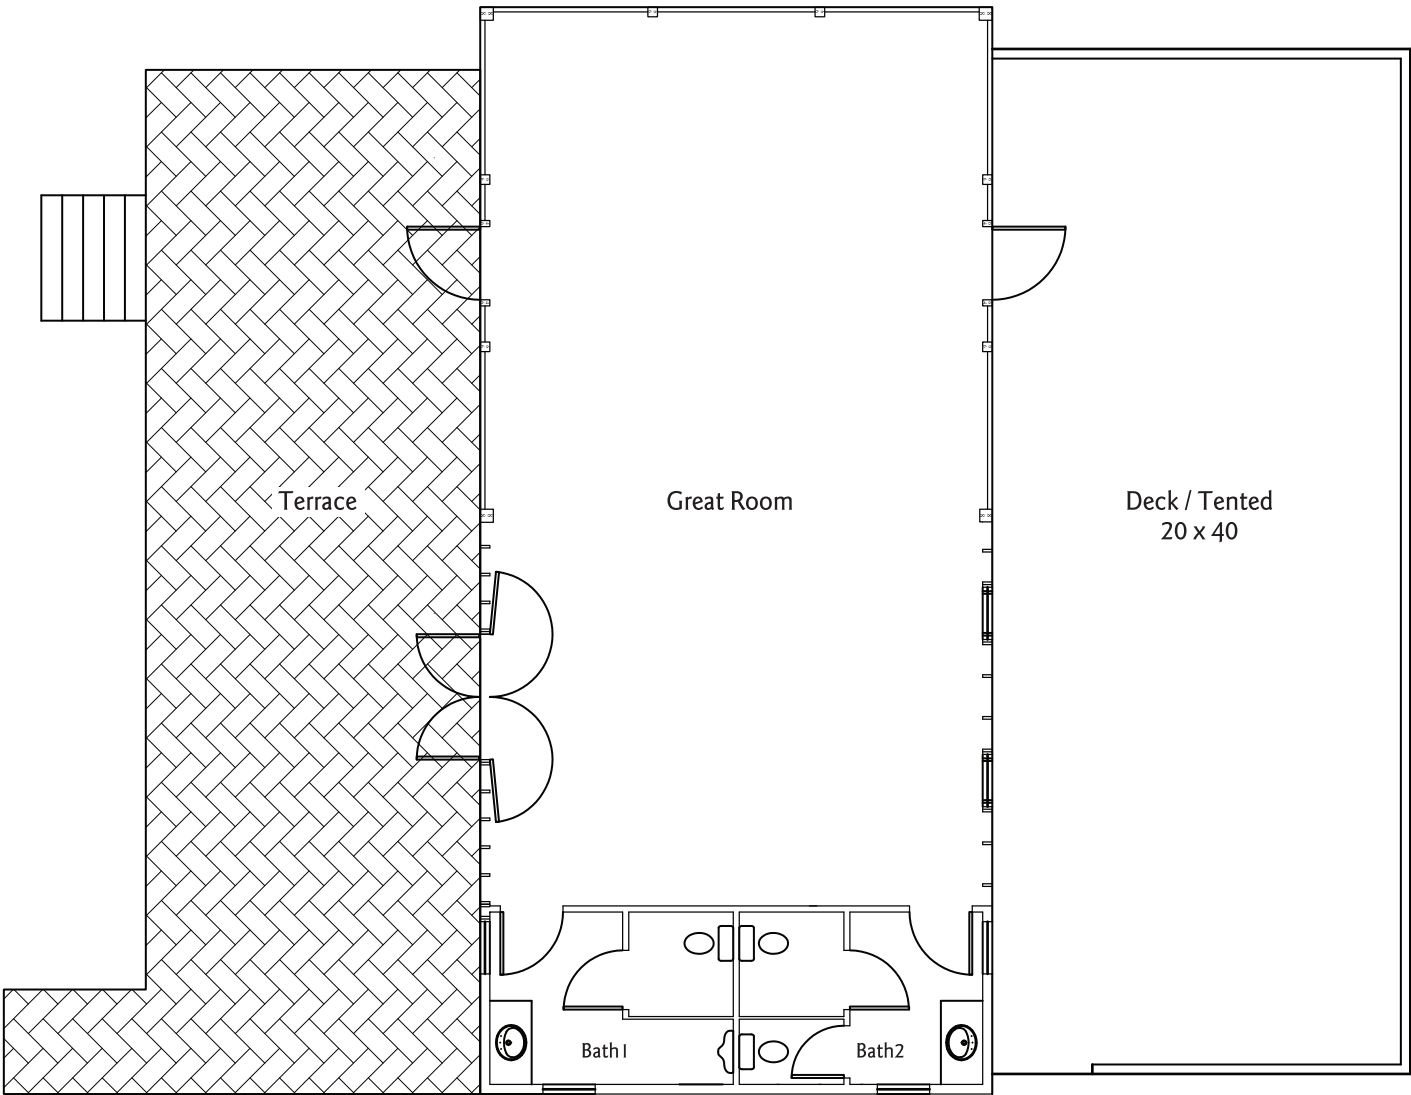

Beach Pavilion Floor Plan

1,025 sq. ft.

THE  
**MOUNTAIN TOP**  
INN & RESORT 

 Any season. **Any reason.**

[www.mountaintopinn.com](http://www.mountaintopinn.com)  
[www.mountaintopinnweddings.com](http://www.mountaintopinnweddings.com)