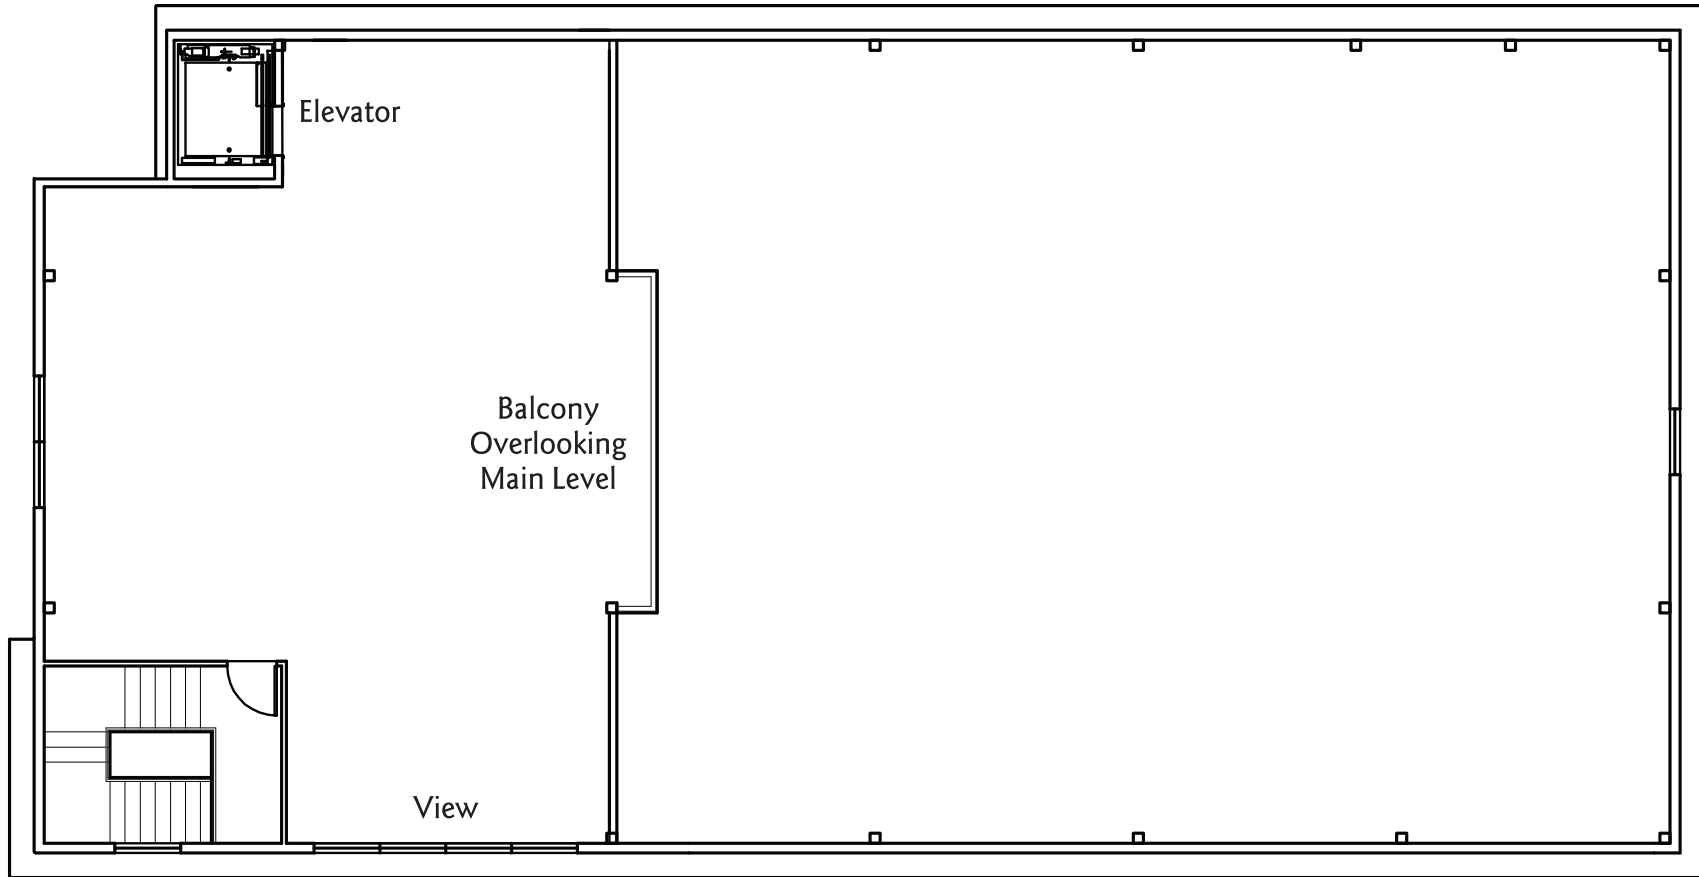

Event Barn Floor Plan
The Loft 1,775 sq. ft.

THE
MOUNTAIN TOP
INN & RESORT 

 Any season. **Any reason.**

www.mountaintopinn.com

www.mountaintopinnweddings.com